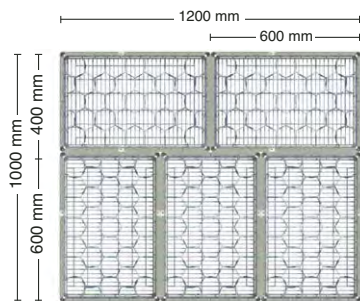

Choosing the right glass rack

To find the right rack, place your glass alongside the sizing guide.

For example, if your glass has a diameter of 77mm and a height of 200mm, you will need rack 33/200, which holds 33 glasses (see page 2).

40 glasses max. Ø 66 mm			
33 glasses max. Ø 77 mm			
24 glasses max. Ø 88 mm			
15 glasses max. Ø 110 mm			

Transport possibilities

Suitable for ISO pallets 1200 x 1000 mm