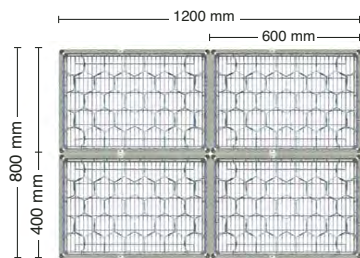

Suitable for EUR pallets 1200 x 1000 mm