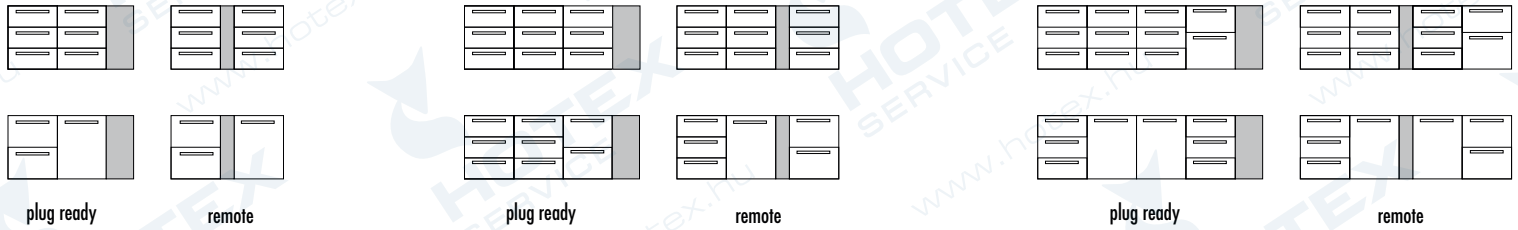

3. Make your own configuration

Make a configuration with your Eco-Line and add drawer segments instead of solid doors.

NEW

2

DOOR / STANDARD
1 x door

3

ECO/3DA - ECO/3DCS
2x 1/2 solid drawers

5

ECO/5DA - ECO/5DCS
1 x 5/12 and 1 x 7/12 solid drawers

6

ECO/6DA - ECO/6DCS
3 x 1/3 solid drawers

PLUG READY

☐ 2	☐ 2	
☐ 3	☐ 3	
☐ 5	☐ 5	
☐ 6	☐ 6	

Dimensions: 1462 x 513 x 860/880mm, without feet 840mm

REMOTE

☐ 2		☐ 2
☐ 3		☐ 3
☐ 5		☐ 5
☐ 6		☐ 6

Dimensions: 1162 x 513 x 860/880mm, without feet 840mm

☐ 2	☐ 2	☐ 2	
☐ 3	☐ 3	☐ 3	
☐ 5	☐ 5	☐ 5	
☐ 6	☐ 6	☐ 6	

Dimensions: 2002 x 513 x 860/880mm, without feet 840mm

☐ 2	☐ 2		☐ 2
☐ 3	☐ 3		☐ 3
☐ 5	☐ 5		☐ 5
☐ 6	☐ 6		☐ 6

Dimensions: 1702 x 513 x 860/880mm, without feet 840mm

☐ 2	☐ 2	☐ 2	☐ 2	
☐ 3	☐ 3	☐ 3	☐ 3	
☐ 5	☐ 5	☐ 5	☐ 5	
☐ 6	☐ 6	☐ 6	☐ 6	

Dimensions: 2542 x 513 x 860/880mm, without feet 840mm

☐ 2	☐ 2		☐ 2	☐ 2
☐ 3	☐ 3		☐ 3	☐ 3
☐ 5	☐ 5		☐ 5	☐ 5
☐ 6	☐ 6		☐ 6	☐ 6

Dimensions: 2242 x 513 x 860/880mm, without feet 840mm