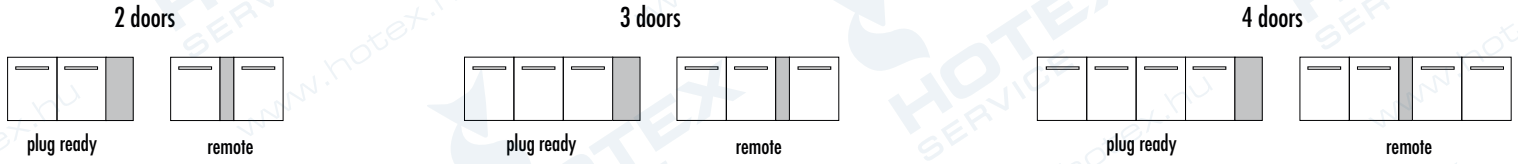

1. Start

Start with a 2-3 or 4 doors Eco-Line (plug ready or remote).
Choose between a solid anthracite or a solid stainless steel option and choose the type of machine unit.

2. Examples

Below a selection of configuration possibilities which you can make with the new drawer segments.