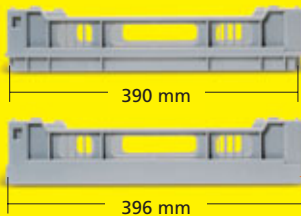

Fries Rack System 400

fries[®]
rack
system

www.fries-rack.com

Rack System L 400

Racks 400 x 400 mm – for small under counter glass washing machines

The racks are available in two external dimensions at the base:
390 and 396 mm

Rack System L 400

Compartments

3 x 3	4 x 4	5 x 5
 <p>for 9 glasses compartment size 115 x 115 mm</p>	 <p>for 16 glasses compartment size 88 x 88 mm</p>	 <p>for 25 glasses compartment size 68 x 68 mm</p>
3 x 4	4 x 5	Optional tilting
 <p>for 12 glasses compartment size 115 x 88 mm</p>	 <p>for 20 glasses compartment size 88 x 68 mm</p>	<p>Optional tilting</p> <p>With the terrace insert fitted in the bottom of the rack L 400 a tilted position of cups and glasses will allow the water to drain off.</p> 

Glass heights

Model LA	Model LB	Model LC													
 <p>glass height up to:</p> <table border="1"> <tr> <td>065 mm</td> </tr> </table>	065 mm	 <p>glass height up to:</p> <table border="1"> <tr> <td>120 mm</td> <td>156 mm</td> </tr> <tr> <td>132 mm</td> <td>168 mm</td> </tr> <tr> <td>144 mm</td> <td>180 mm</td> </tr> </table>	120 mm	156 mm	132 mm	168 mm	144 mm	180 mm	 <p>glass height up to:</p> <table border="1"> <tr> <td>192 mm</td> <td>228 mm</td> </tr> <tr> <td>204 mm</td> <td>240 mm</td> </tr> <tr> <td>216 mm</td> <td></td> </tr> </table>	192 mm	228 mm	204 mm	240 mm	216 mm	
065 mm															
120 mm	156 mm														
132 mm	168 mm														
144 mm	180 mm														
192 mm	228 mm														
204 mm	240 mm														
216 mm															

390 mm

396 mm

400 mm

3 dimensions at the base 390, 396 and 400 mm

R 350

Dimensions 350 x 350 mm

Bistro set 396

Consisting of:
2 x R 396