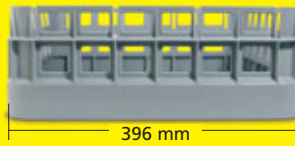

Model LD3

glass height up to:

240 mm	264 mm
252 mm	

Measuring chart

The Fries measuring chart makes it easy to choose the correct compartment size and height of rack

Stackable

Stackable. Colour coding upon request.

Protection

Fries custom-made glass racks provide a protective fit for any size of glass

Colour coding

Additional colour coding through use of coloured corner profiles

Bistro racks

Rack dimensions

The racks are available in three different external dimensions at the base: **390 mm, 396 mm and 400 mm**

390 mm

396 mm

400 mm

3 dimensions at the base 390, 396 and 400 mm

R 350

Dimensions 350 x 350 mm

Bistro set 396

Consisting of:
2 x R 396