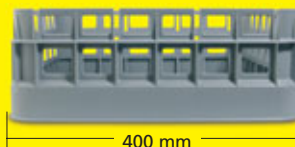

Model LD3

glass height up to:

240 mm	264 mm
252 mm	

Measuring chart

The Fries measuring chart makes it easy to choose the correct compartment size and height of rack

Stackable

Stackable. Colour coding upon request.

Protection

Fries custom-made glass racks provide a protective fit for any size of glass

Colour coding

Additional colour coding through use of coloured corner profiles

Bistro racks

Rack dimensions

The racks are available in three different external dimensions at the base: **390 mm, 396 mm and 400 mm**

390 mm

396 mm

400 mm

3 dimensions at the base 390, 396 and 400 mm

R 350

Dimensions 350 x 350 mm

Bistro set 396

Consisting of:
2 x R 396