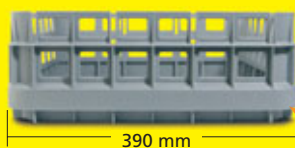

Glass heights

Model LA	Model LB	Model LC													
 <p>glass height up to:</p> <table border="1"> <tr> <td>065 mm</td> </tr> </table>	065 mm	 <p>glass height up to:</p> <table border="1"> <tr> <td>120 mm</td> <td>156 mm</td> </tr> <tr> <td>132 mm</td> <td>168 mm</td> </tr> <tr> <td>144 mm</td> <td>180 mm</td> </tr> </table>	120 mm	156 mm	132 mm	168 mm	144 mm	180 mm	 <p>glass height up to:</p> <table border="1"> <tr> <td>192 mm</td> <td>228 mm</td> </tr> <tr> <td>204 mm</td> <td>240 mm</td> </tr> <tr> <td>216 mm</td> <td></td> </tr> </table>	192 mm	228 mm	204 mm	240 mm	216 mm	
065 mm															
120 mm	156 mm														
132 mm	168 mm														
144 mm	180 mm														
192 mm	228 mm														
204 mm	240 mm														
216 mm															

Model LD3

glass height up to:

240 mm	264 mm
252 mm	

Measuring chart

The Fries measuring chart makes it easy to choose the correct compartment size and height of rack

Stackable

Stackable. Colour coding upon request.

Protection

Fries custom-made glass racks provide a protective fit for any size of glass

Colour coding

Additional colour coding through use of coloured corner profiles

Bistro racks

Rack dimensions

The racks are available in three different external dimensions at the base: **390 mm, 396 mm and 400 mm**

390 mm

396 mm

400 mm

3 dimensions at the base 390, 396 and 400 mm

R 350

Dimensions 350 x 350 mm

Bistro set 396

Consisting of:
2 x R 396